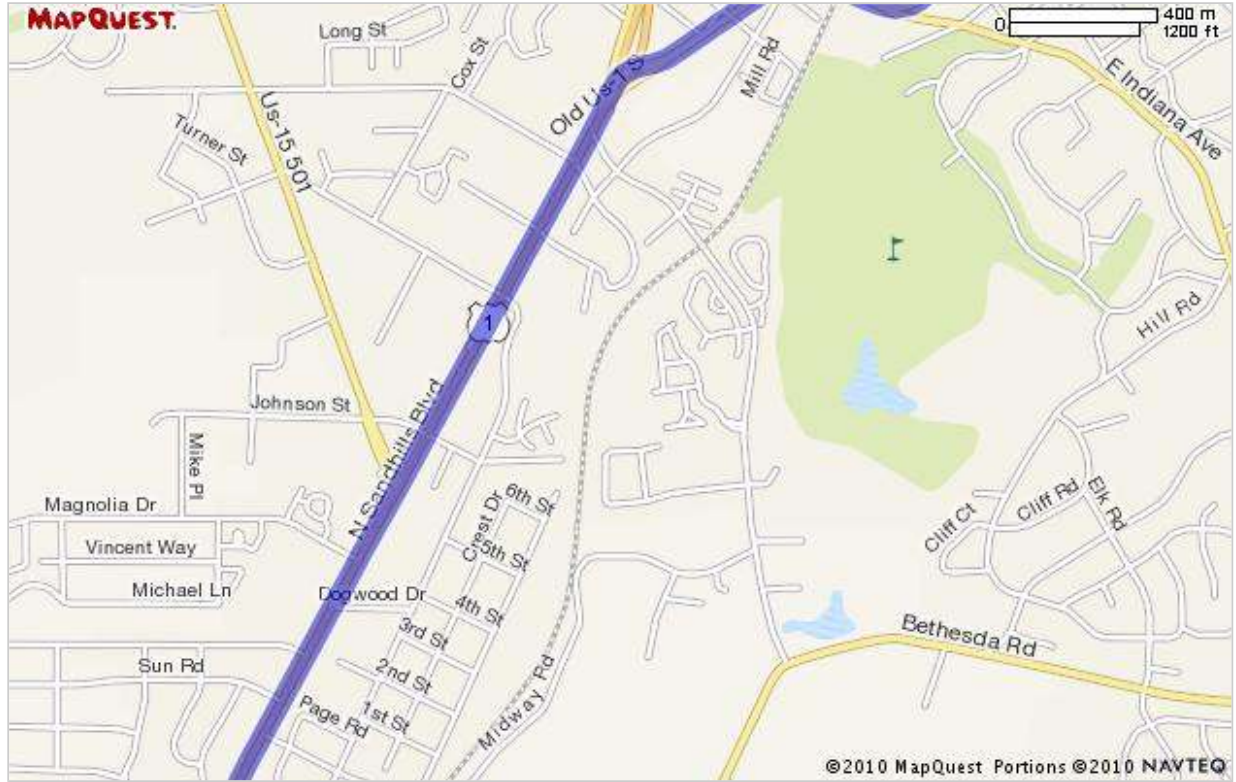

**MAPQUEST.****Trip to 303 Peach Ave**

Aberdeen, NC 28315-2909

2.88 miles - about 5 minutes

Notes

Family Promise of Moore County
303 Peach Ave.
Aberdeen, NC 28315

**330 S May St, Southern Pines, NC 28387-6016**1. Start out going **SOUTHWEST** on **S MAY ST** toward **E INDIANA AVE.**

go 0.4 mi

2. **S MAY ST** becomes **E MORGANTON RD.**

go 0.2 mi

3. Turn **LEFT** onto **OLD US-1 S.**

go 0.5 mi

4. **OLD US-1 S** becomes **US-1.**

go 1.7 mi

5. Turn **LEFT** onto **PEACH AVE.**

go 0.0 mi

6. **303 PEACH AVE** is on the **RIGHT.**

go 0.0 mi

**303 Peach Ave, Aberdeen, NC 28315-2909****Total Travel Estimate : 2.88 miles - about 5 minutes**Route Map [Hide](#)

[All rights reserved. Use subject to License/Copyright](#) | [Map Legend](#)